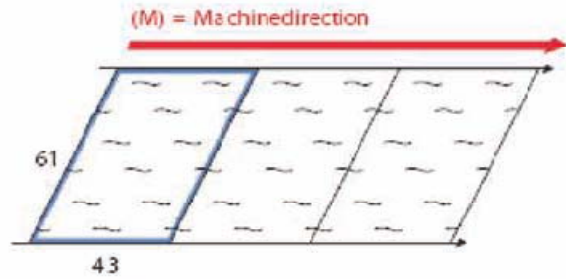

Grain Direction: SB/Long Grain - BB/Short Grain

500 sheets per ream. 5 ream per outer carton

Printing side is Up

**Descroption of Grain Direction:**

43 x 61 (M) = Long Grain (SB)

61 x 43 (M) = Short Grain (BB)

**The functioning principle of Pre-Collated sheets:**

Forward/Straight (CB on top - CB,CFB,CF)  
becomes

Reverse (CF on top - CF,CFB,CB)

Reverse  Forward/Straight