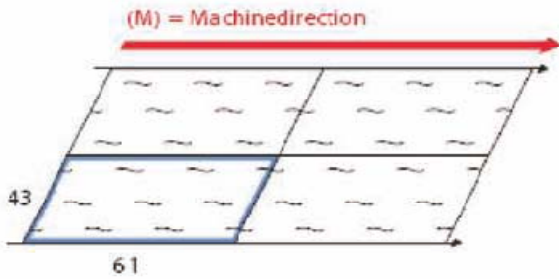

Grain Direction: SB/Long Grain - BB/Short Grain

500 sheets per ream. 5 ream per outer carton

Printing side is Up

**Descroption of Grain Direction:**

43 x 61 (M) = Long Grain (SB)

61 x 43 (M) = Short Grain (BB)